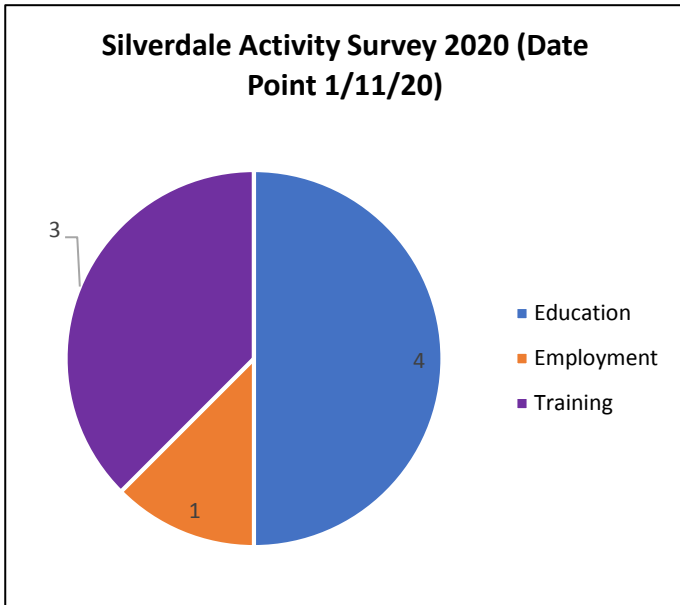

Silverdale School Leavers 2020: Destinations Update

Activity Survey Summary @ 1/11/20	M	TOTAL	Activity Survey Summary @ 1/4/21	M	TOTAL	% Change
Education	4	4	Education	4	4	No Change
Employment	1	1	Employment	0	0	-13%
Training	3	3	Training	4	4	+13%
TOTAL	8	8	TOTAL	8	8	